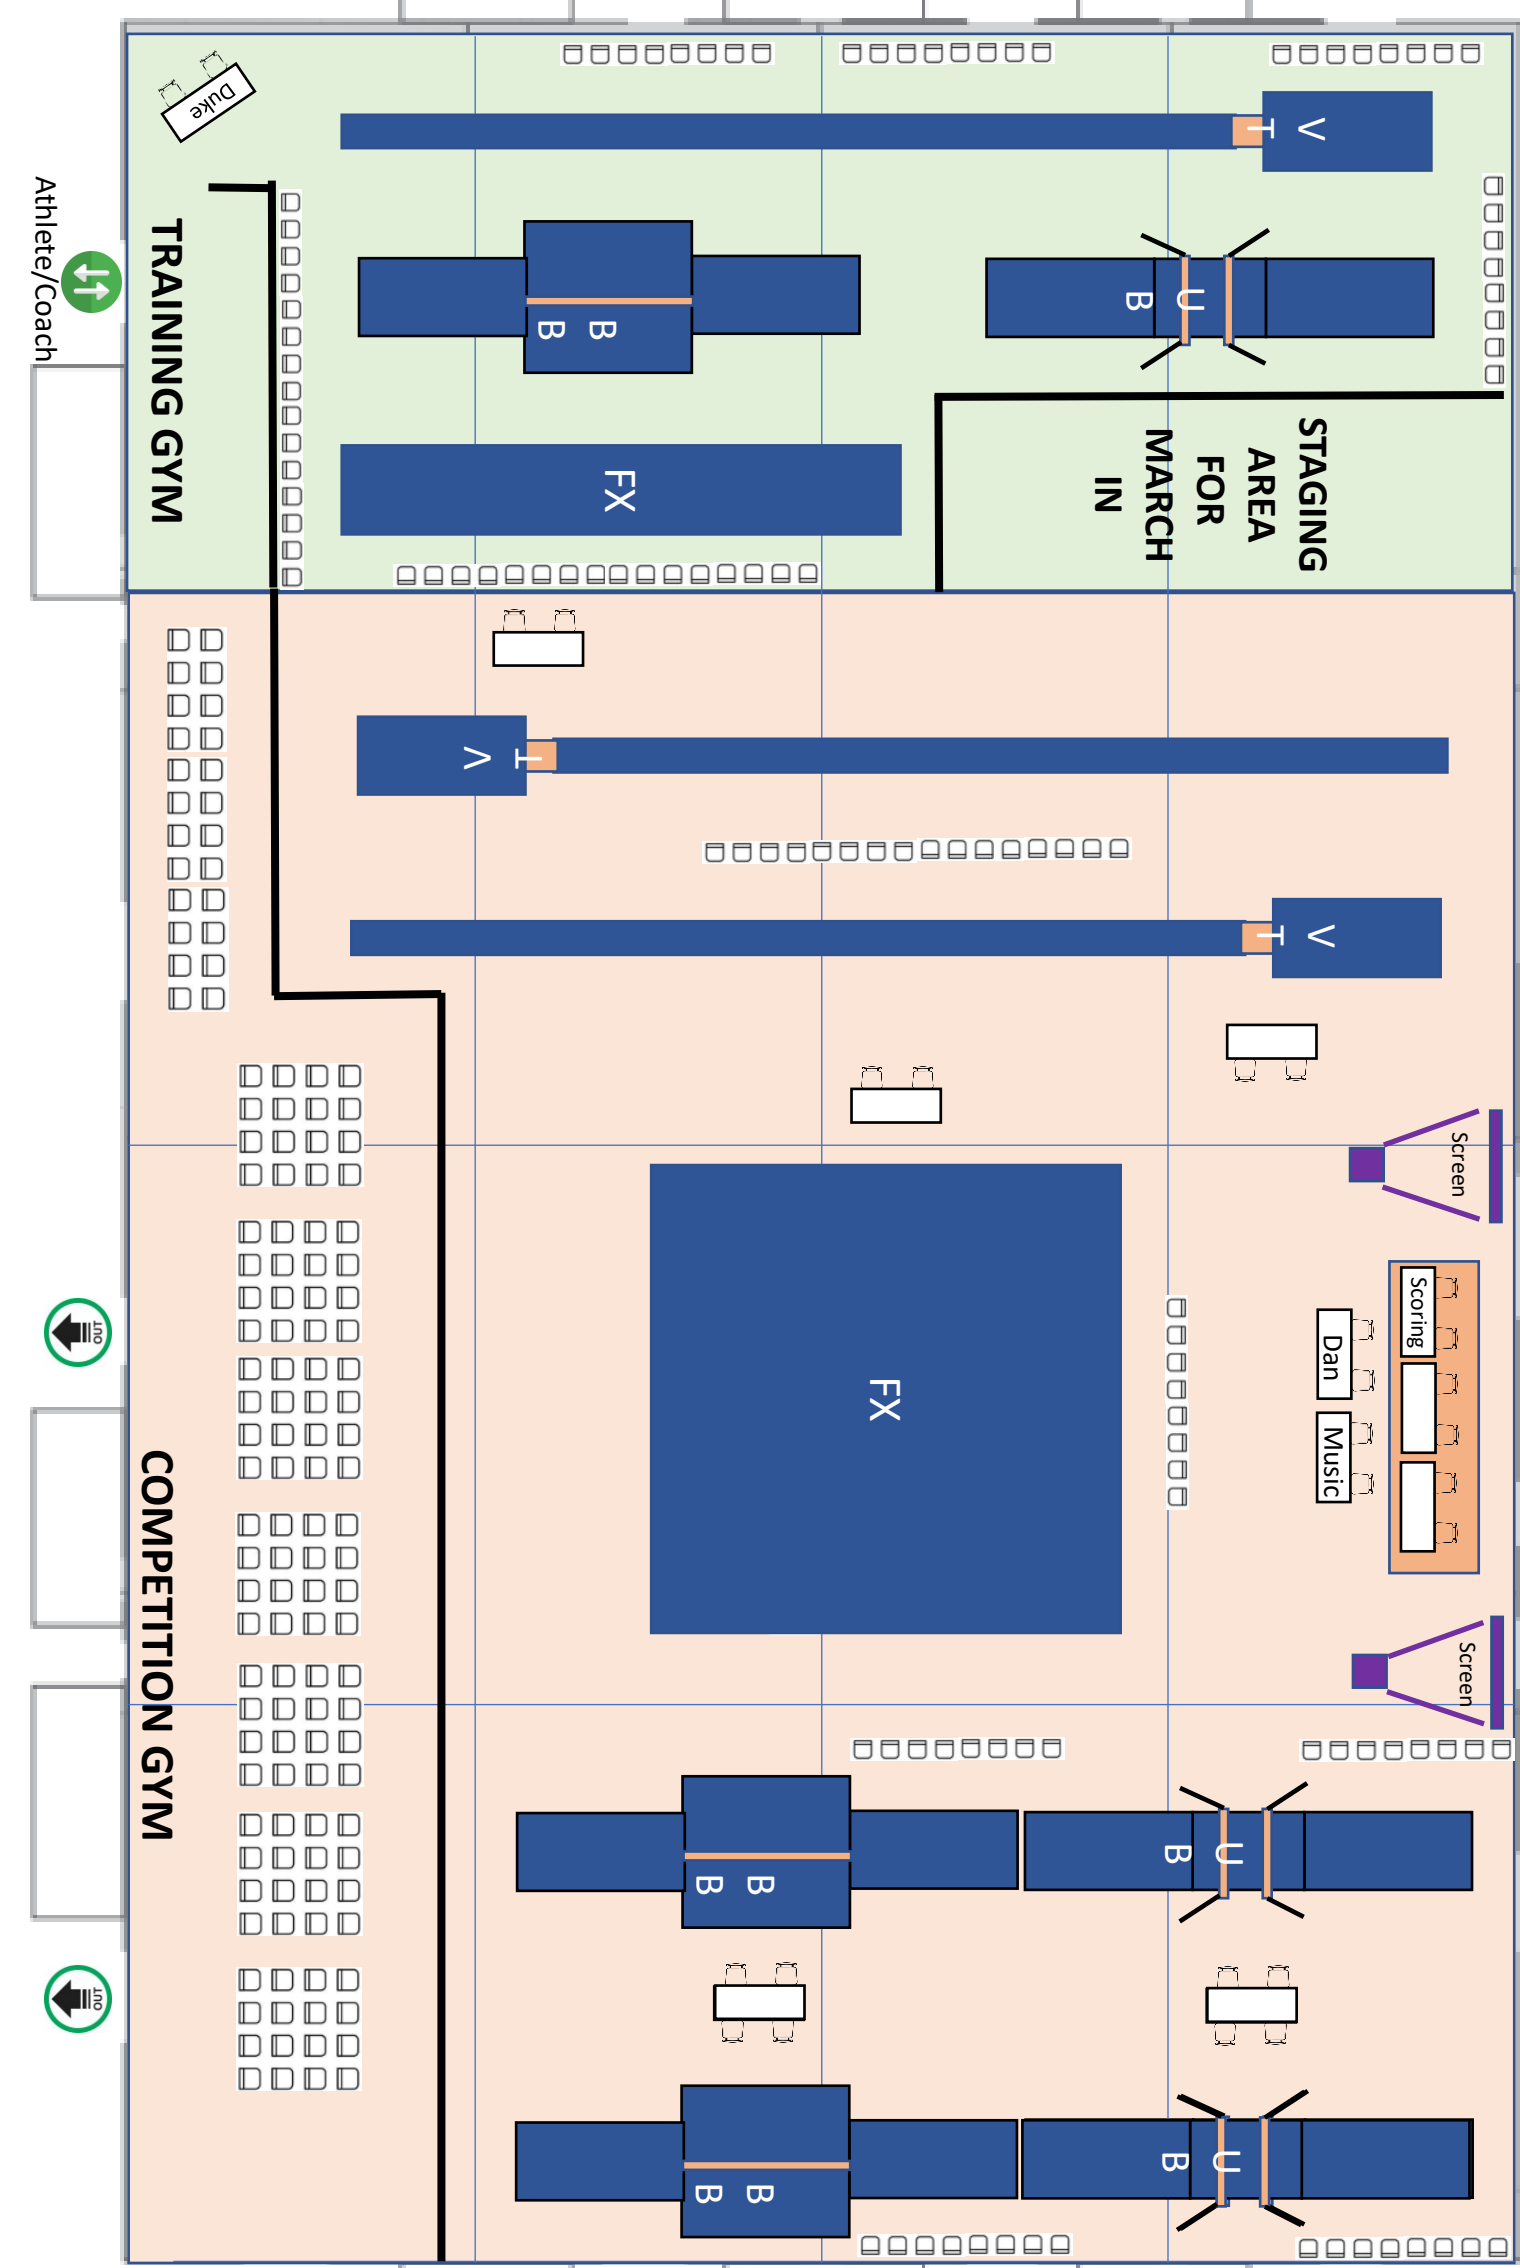

WOMEN

MEN

OFFICE 3

STAGE

OFFICE 2

MEN

WOMEN

PHOTOGRAPHY

SELF PARKING LOT

9-12 WINDSONG PREFUNCTION

BALLROOM LOADING AREA

Athlete/Coach

Spectators

Spectators

Spectators

Athlete/Coach

SERVICE AREA

REGISTRATION

APPAREL

TO GRAND CYPRESS BALLROOM